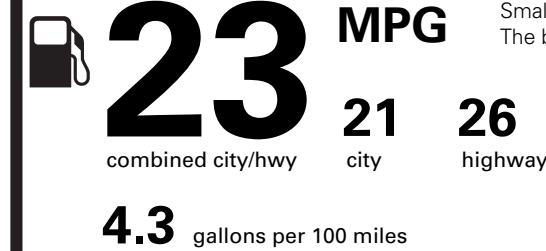

FUNCTIONAL

- CNCTD BLT-IN NAV(3-YR INC)
- CRUISE CONTROL
- ELECTRIC PWR ASST STEERING
- HILL START ASSIST
- INTELLIGENT ACCESS W/PUSH BUTTON START
- LANE-KEEPING SYSTEM
- LINCOLN CONNECT - 4G MODEM W/WIFI CAPABILITY
- REARVIEW CAMERA W/WASHER
- REMOTE START
- REVERSE SENSING SYSTEM
- SECURICODE™ KEYLESS KEYPAD
- SYNC@4 W/EVR & 13.2" SCRN
- UNIVERSAL GARAGE DOOR OPEN

SAFETY/SECURITY

- ADVANCETRAC WITH RSC
- AIRBAGS-DUAL-STAGE FRONT
- AIRBAGS-SIDE IMPACT/SAFETY CANOPY SIDE AIR CURTAINS
- AUTO HIGH BEAMS
- BLIND SPOT DETECTION W/CTA
- PERIMETER ALARM
- PERSONAL SAFETY SYSTEM™
- PRE-COLLISION ASSIST W/AEB
- SOS POST CRASH SYSTEM
- TIRE PRESSURE MONITOR SYS

WARRANTY

- 4YR/50K MILE WARRANTY
- 4YR/50K PICKUPDELIVERY SVC
- 6YR/70K MI POWERTRAIN WARR

INCLUDED ON THIS VEHICLE

EQUIPMENT GROUP 101A

- •18" PREM PAINTED ALUM WHEELS
- •245/60R18 A/S BSW TIRES

(MSRP)

2,065.00

OPTIONAL EQUIPMENT/OTHER

- .245/60R18 A/S BSW TIRES
- 50 STATE EMISSIONS
- 18" MINI SPARE WHEEL W/TIRE
- ROOF RACK SIDE RAILS-SATIN
- FRONT LICENSE PLATE BRACKET

NO CHARGE

150.00

195.00

NO CHARGE

PRICE INFORMATION

BASE PRICE	$42,500.00
TOTAL OPTIONS/OTHER	2,410.00
TOTAL VEHICLE & OPTIONS/OTHER	44,910.00
DESTINATION & DELIVERY	1,095.00
TOTAL BEFORE DISCOUNTS	46,005.00
EQUIPMENT GROUP SAVINGS	- 250.00

EPA DOT Fuel Economy and Environment

Gasoline Vehicle

Fuel Economy

Small SUVs range from 16 to 120 MPG. The best vehicle rates 141 MPGe.

You spend **$1,250**

more in fuel costs over 5 years compared to the average new vehicle.

Annual fuel cost **$1,750**